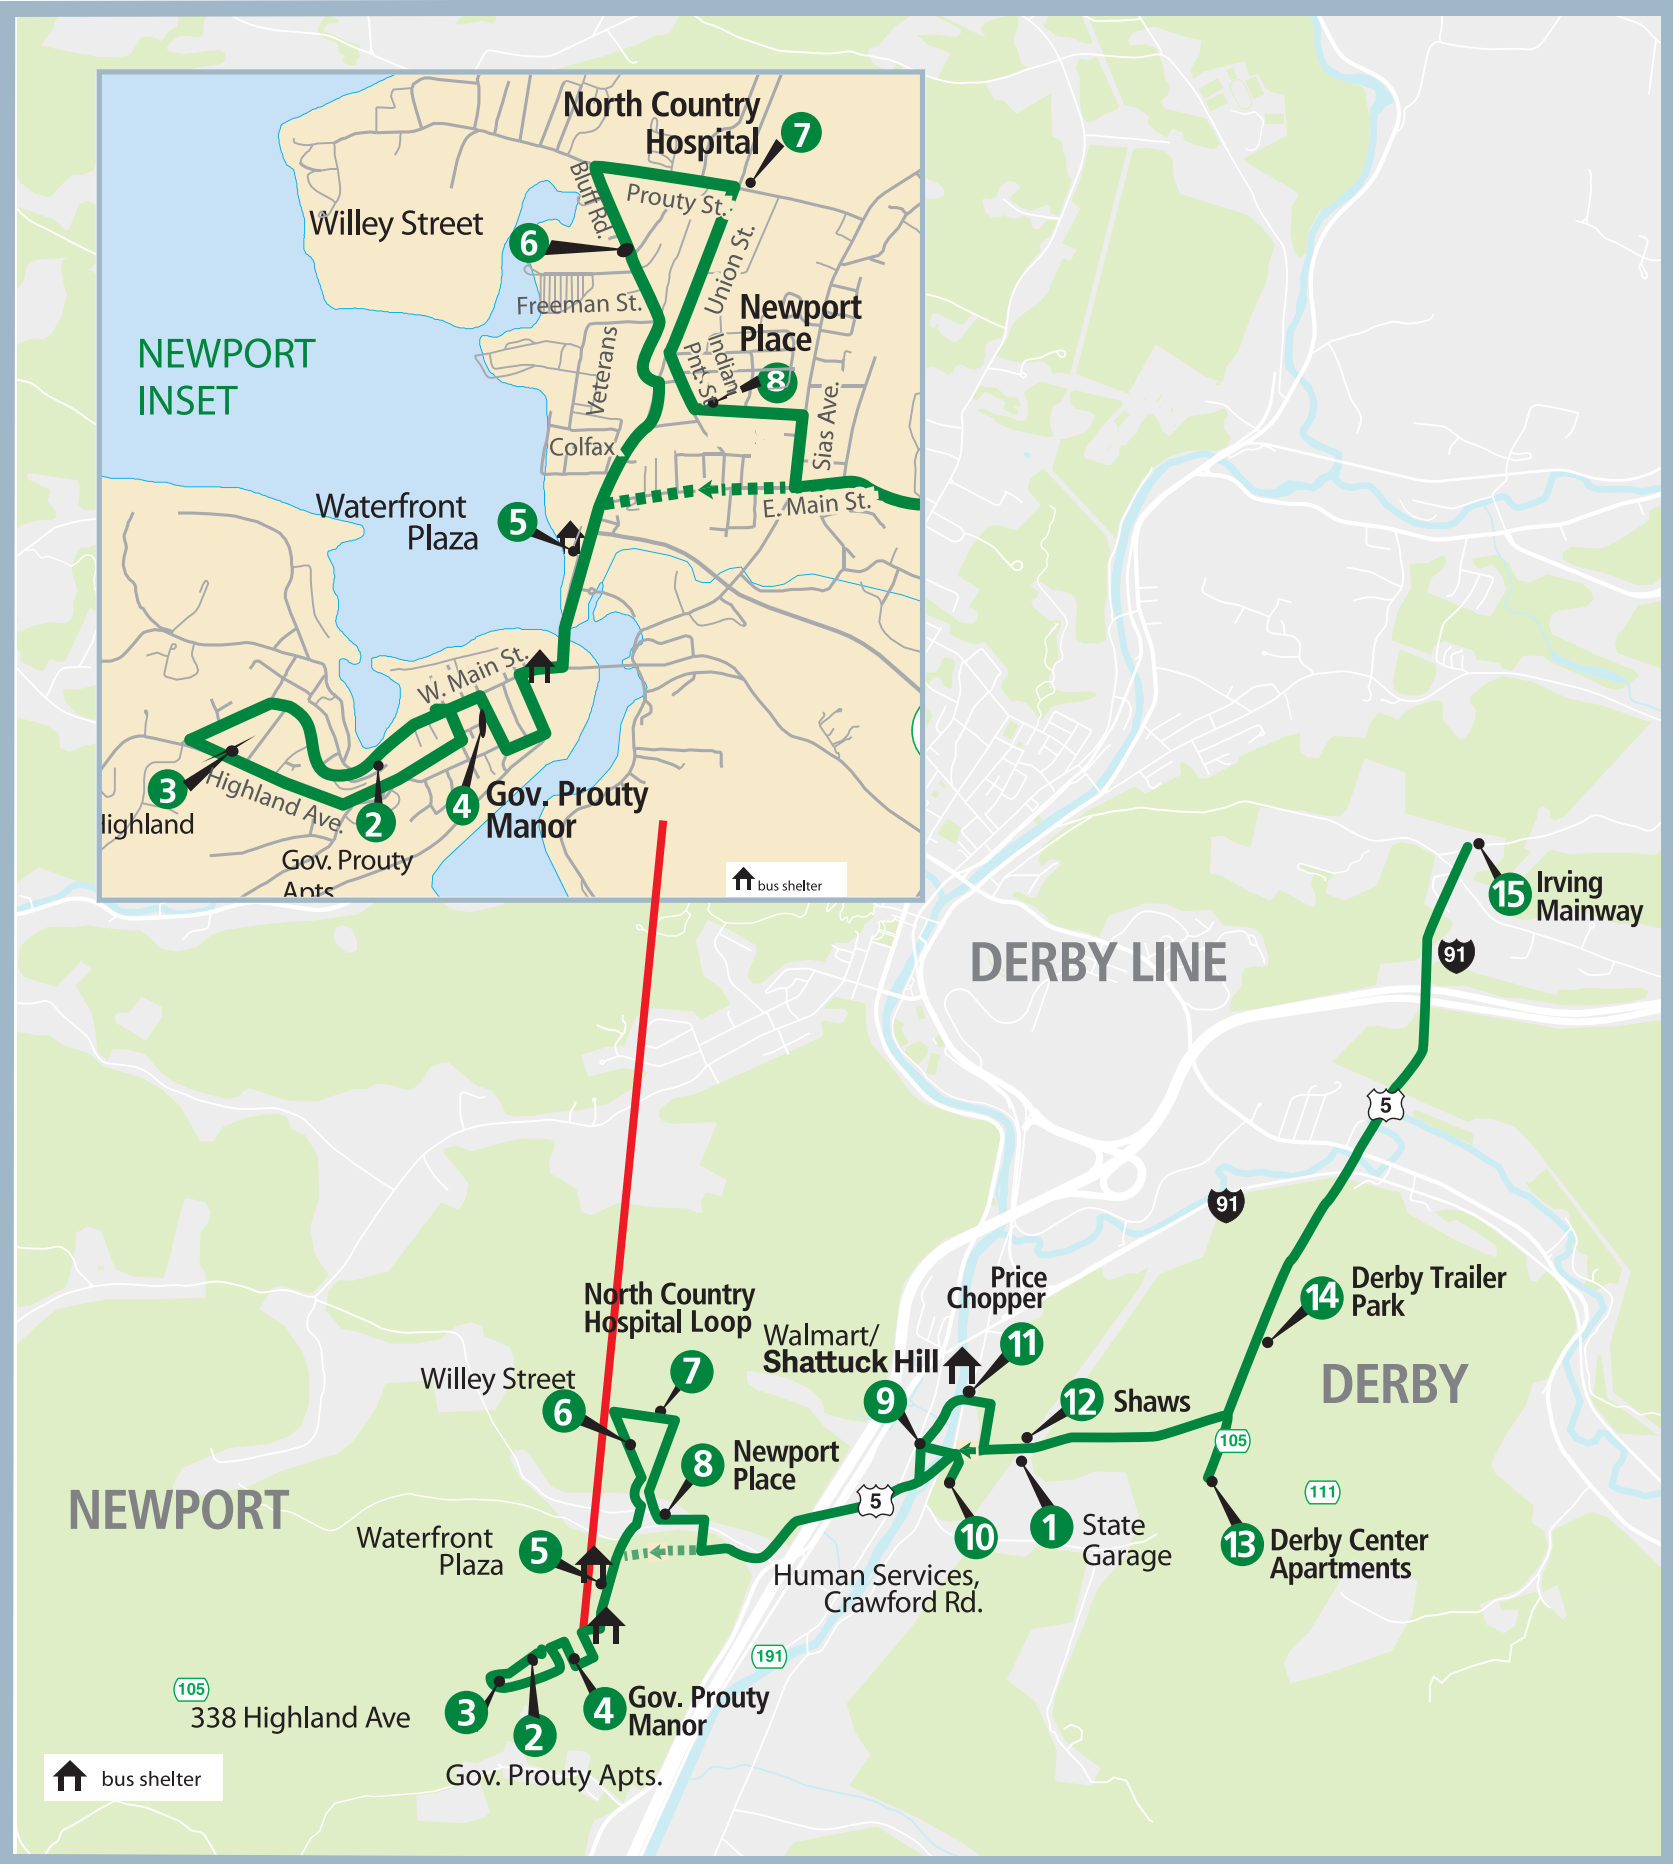

DERBY/DERBY LINE NEWPORT

THE HIGHLANDER

Weekdays: From NEWPORT to DERBY LINE

	AM	AM	PM	PM
1	State Garage, Derby	7:15	-	-
2	Gov Prouty Apartments	7:30	9:30	12:30
3	338 Highland Ave	7:35	9:35	12:35
4	Gov. Prouty Manor	7:38	9:38	12:38
5	Waterfront Plaza	7:42	9:42	12:42
6	Willey Street	7:48	9:48	12:50
7	North County Hospital Loop	7:55	9:55	12:55
8	Newport Place	8:00	10:00	1:00
9	Walmart	8:05	10:05	1:05
10	NKHS Crawford Road	8:08	10:08	1:08
11	Price Chopper	8:10	10:10	1:10
12	Shaw's Plaza	8:15	10:15	1:15
13	Route 105 & West Street	8:20	10:20	1:20
14	Derby Trailer Park	8:25	10:25	1:25
15	Irving Mainway	8:30	10:30	1:30

Weekdays: From DERBY LINE to NEWPORT

14	Derby Trailer Park	8:40	10:40	1:40	3:40
13	Rt. 105 & West Street	8:45	10:45	1:45	3:45
12	Shaw's Plaza	8:50	10:50	1:50	3:50
11	Price Chopper	8:55	10:55	1:55	3:55
10	NKHS - Crawford Rd	8:57	10:57	1:57	3:57
9	Walmart	9:00	11:00	2:00	4:00
8	Newport Place	9:05	11:05	2:05	4:05
7	North County Hospital Loop	9:10	11:10	2:10	4:10
6	Willey Street	9:15	11:15	2:15	4:15
5	Waterfront Plaza	9:20	11:20	2:20	4:20
4	Gov. Prouty Manor	9:23	11:23	2:23	4:23
3	338 Highland Ave	9:25	11:25	2:25	4:25
2	Gov. Prouty Apartments	9:28	11:28	2:28	4:28
1	State Garage, Derby	-	-	-	4:45

THE HIGHLANDER:

A deviated fixed route for the general public between Newport, Derby and Derby Line that makes four (4) round trips a day Monday through Saturday starting at the State Garage in Derby at 7:15 AM and leaving Derby the last time at 3:40 PM. See schedule on page 14-15. If you live within 3/4 mile of the shuttle route and would like to ride the shuttle, please call 1 (802) 334-0243 between 7:30 AM & 4:30 PM to schedule a pickup.