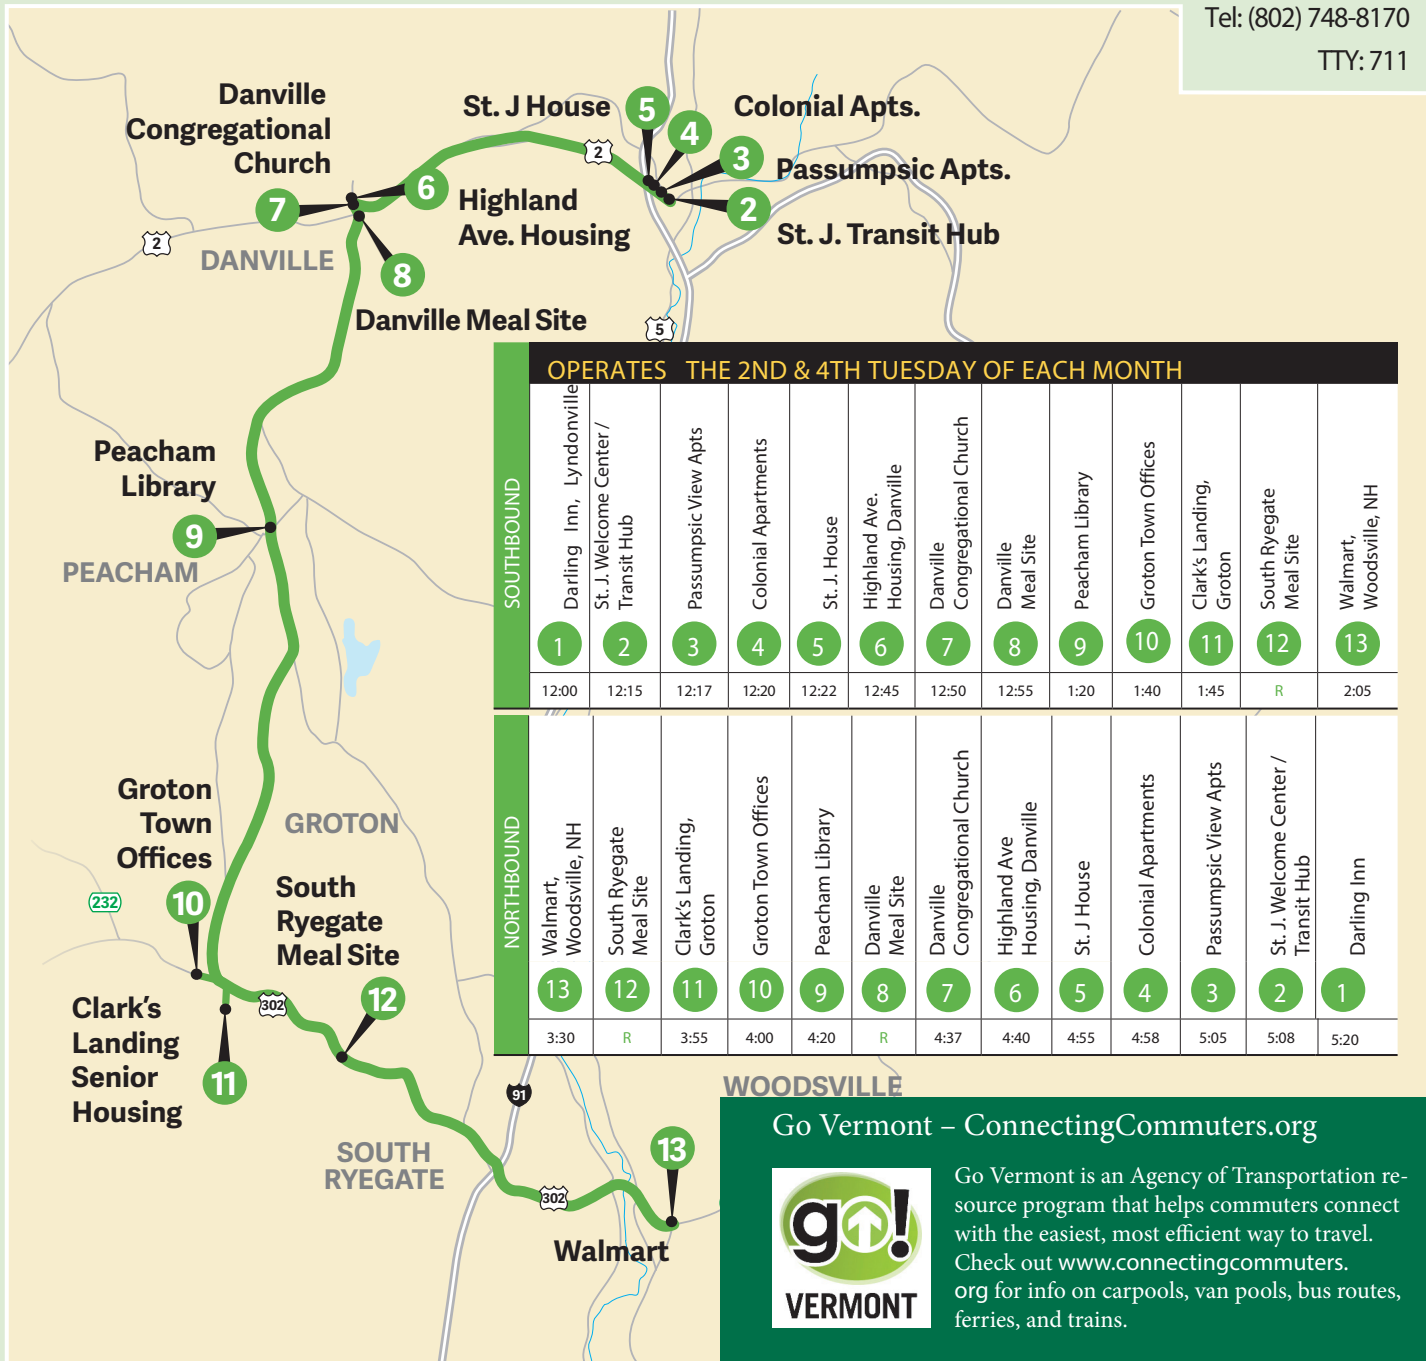

ADA compliant. Open to the general public.

Tel: (802) 748-8170

TTY: 711

Go Vermont – ConnectingCommuters.org

Go Vermont is an Agency of Transportation resource program that helps commuters connect with the easiest, most efficient way to travel. Check out www.connectingcommuters.org for info on carpools, van pools, bus routes, ferries, and trains.

Walking/Biking Maps for Vermont are available:

<https://secure.bcbsvt.com/walking-supplies.php>