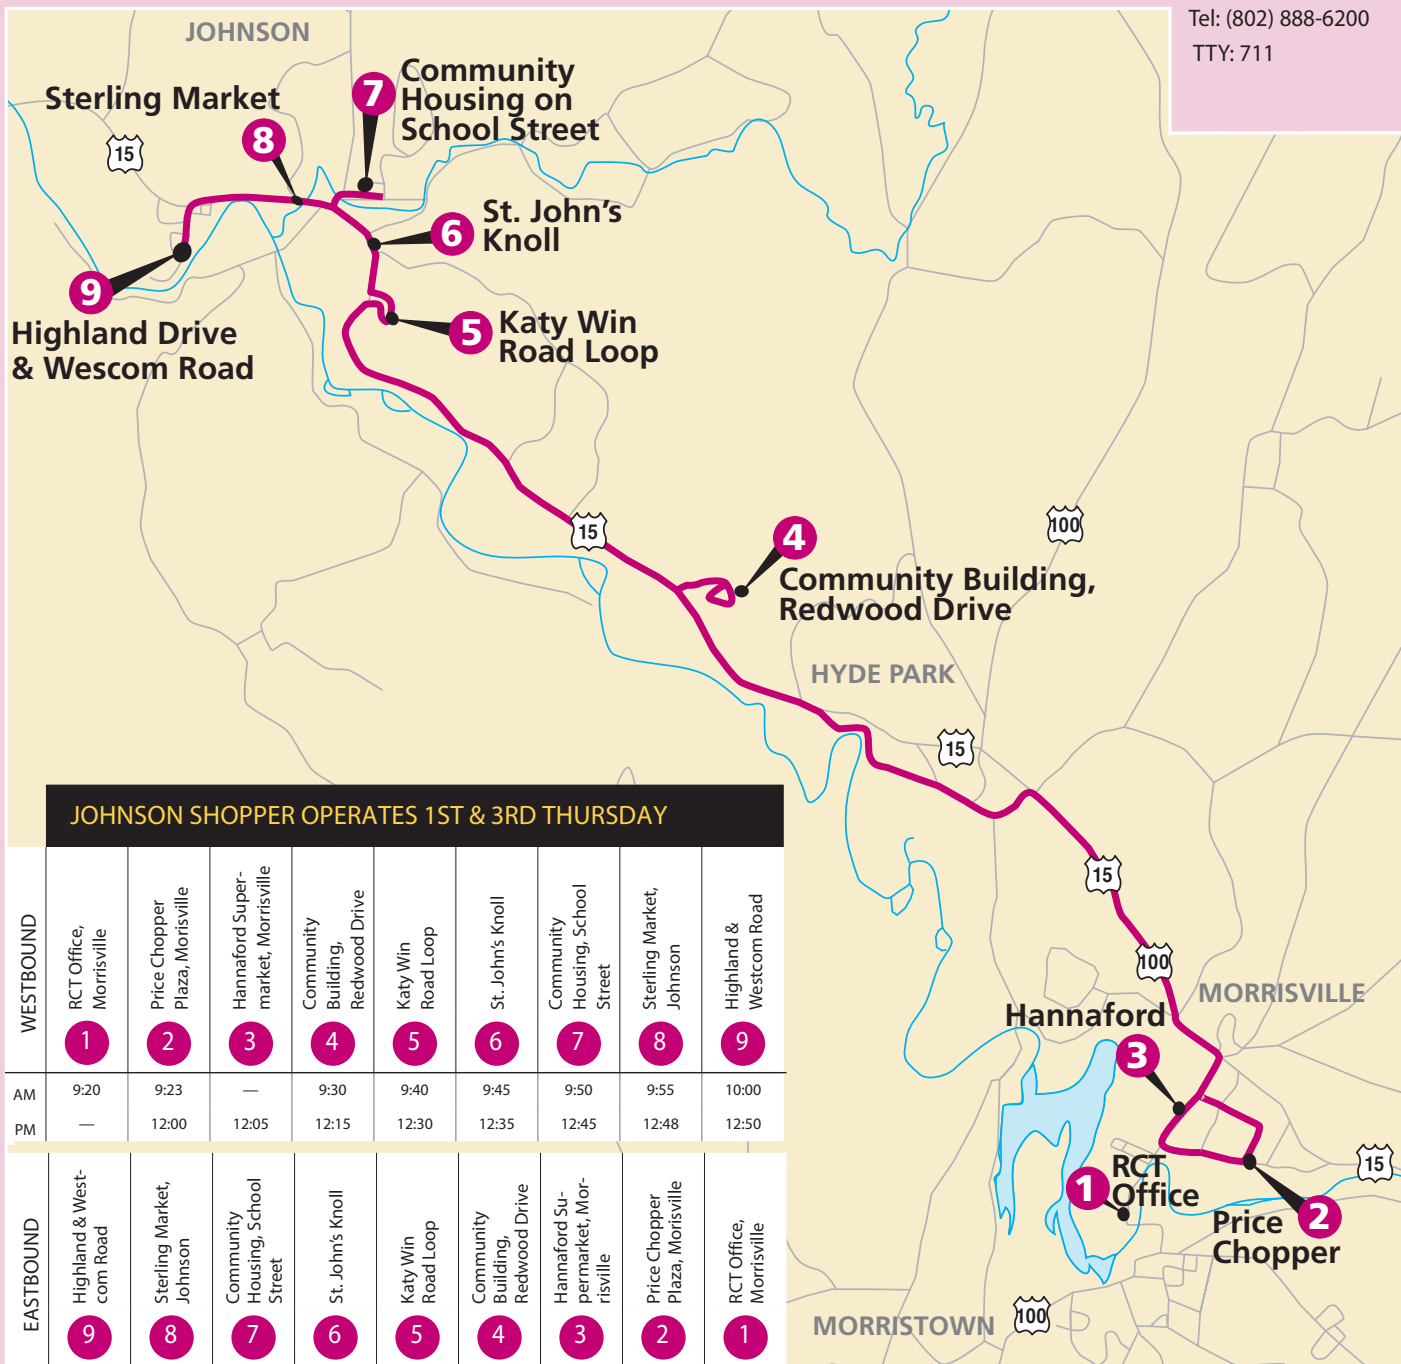

Tel: (802) 888-6200
TTY: 711

JOHNSON SHOPPER OPERATES 1ST & 3RD THURSDAY

	WESTBOUND	1	2	3	4	5	6	7	8	9
		RCT Office, Morrisville	Price Chopper Plaza, Morrisville	Hannaford Supermarket, Morrisville	Community Building, Redwood Drive	Katy Win Road Loop	St. John's Knoll	Community Housing, School Street	Sterling Market, Johnson	Highland & Westcom Road
AM		9:20	9:23	—	9:30	9:40	9:45	9:50	9:55	10:00
PM		—	12:00	12:05	12:15	12:30	12:35	12:45	12:48	12:50
	EASTBOUND	9	8	7	6	5	4	3	2	1
		Highland & Westcom Road	Sterling Market, Johnson	Community Housing, School Street	St. John's Knoll	Katy Win Road Loop	Community Building, Redwood Drive	Hannaford Supermarket, Morrisville	Price Chopper Plaza, Morrisville	RCT Office, Morrisville
AM		10:00	10:03	10:05	10:10	10:15	10:20	10:35	10:40	—
PM		12:50	12:52	12:55	1:05	1:20	1:25	—	1:40	1:45

ADA compliant. Open to the general public.