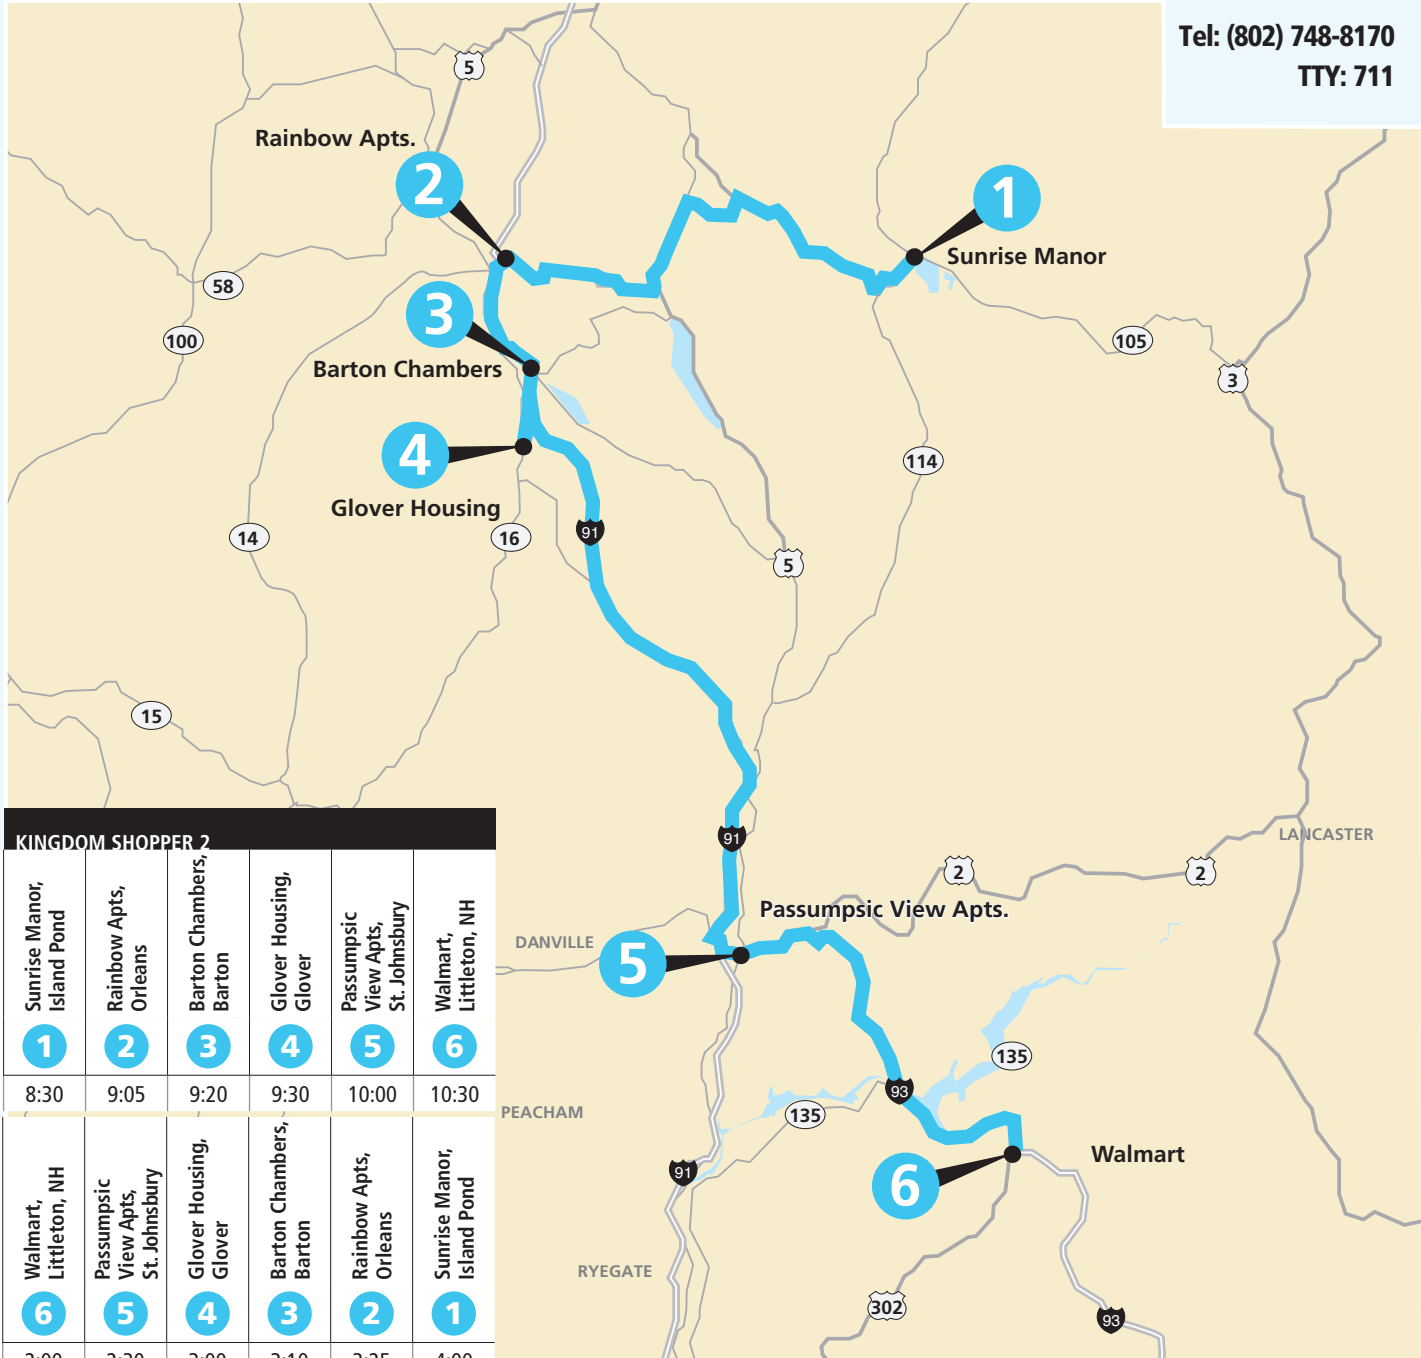

Tel: (802) 748-8170
TTY: 711

KINGDOM SHOPPER 2

	1	2	3	4	5	6
SOUTHBOUND	Sunrise Manor, Island Pond	Rainbow Apts, Orleans	Barton Chambers, Barton	Glover Housing, Glover	Passumpsic View Apts, St. Johnsbury	Walmart, Littleton, NH
	8:30	9:05	9:20	9:30	10:00	10:30
NORTHBOUND	Walmart, Littleton, NH	Passumpsic View Apts, St. Johnsbury	Glover Housing, Glover	Barton Chambers, Barton	Rainbow Apts, Orleans	Sunrise Manor, Island Pond
	2:00	2:30	3:00	3:10	3:25	4:00

ADA compliant. Open to the general public.