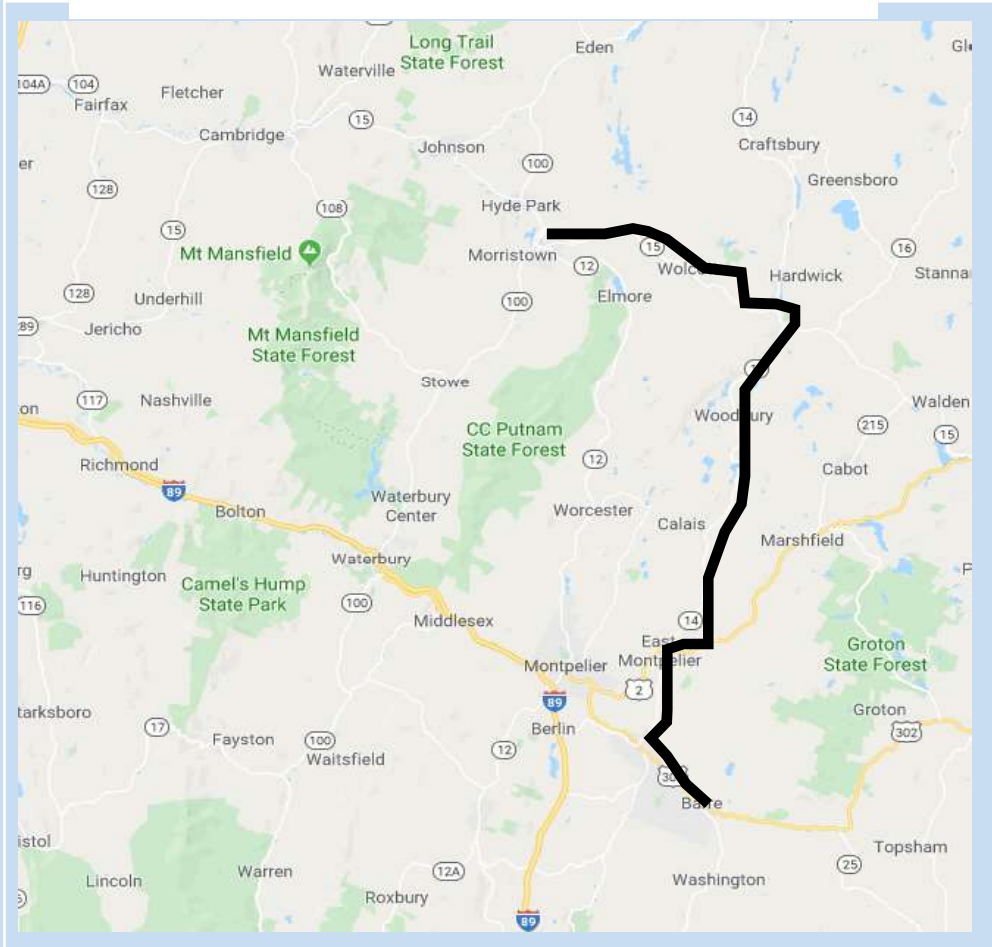

RT 15/14 COMMUTER (MORRISVILLE TO BARRE)

ADA compliant. Open to the general public.

Route runs Monday thru Friday except New Years Day, Memorial Day, July 4th, Labor Day, Thanksgiving and Christmas.

WEEKDAYS		MORRISVILLE TO BARRE										
		RCT Office, Morrisville	Morrisville-Price Chopper	Wolcott- Post Office	Hardwick- Park and Ride	Hardwick - Knights of Columbus	Woodbury - Calais- Woodbury United Church	Calais- Post Office	North Montpelier- Jct of 14 & 214 Pull Off	East Montpelier - WEC Lot	Downtown Barre- corner of Washington & Academy Streets	Downtown Barre - Courthouse
		1	2	3	4	5	6	7	8	9	10	11
AM	6:00	6:04	6:14	6:27	6:33	6:43	6:52	6:59	7:09 T	7:19	7:25	
PM	2:50	2:54	3:04	3:17	3:23	3:33	3:42	3:49	3:59	4:09	4:15	

WEEKDAYS		BARRE TO MORRISVILLE									
		Downtown Barre - Courthouse	East Montpelier - WEC Lot T	North Montpelier- Jct of 14 & 214 Pull Off	Calais-Post Office	Woodbury - Calais- Woodbury United Church	Hardwick - Knights of Columbus	Hardwick- Park and Ride	Wolcott- Post Office	Morrisville-Price Chopper	RCT Office, Morrisville
		11	9	8	7	6	5	4	3	2	1
AM	7:25	7:54 T	8:02	8:10	8:19	8:29	8:35	8:49	8:58	9:00	
PM	4:15	4:34 T	4:42	4:50	4:59	5:09	5:15	5:29	5:38	5:40	

T = TRANSFER WITH RCT US 2 COMMUTER   T = TRANSFER WITH GMT US 2 COMMUTER

RURAL COMMUNITY TRANSPORTATION, INC.

1677 INDUSTRIAL PARKWAY LYNDONVILLE, VERMONT 05851

PHONE: (802)748-8170 FAX: (802)748-5275 HTTP://RIDERCT.ORG

"COMMUNITY IS OUR MIDDLE NAME"