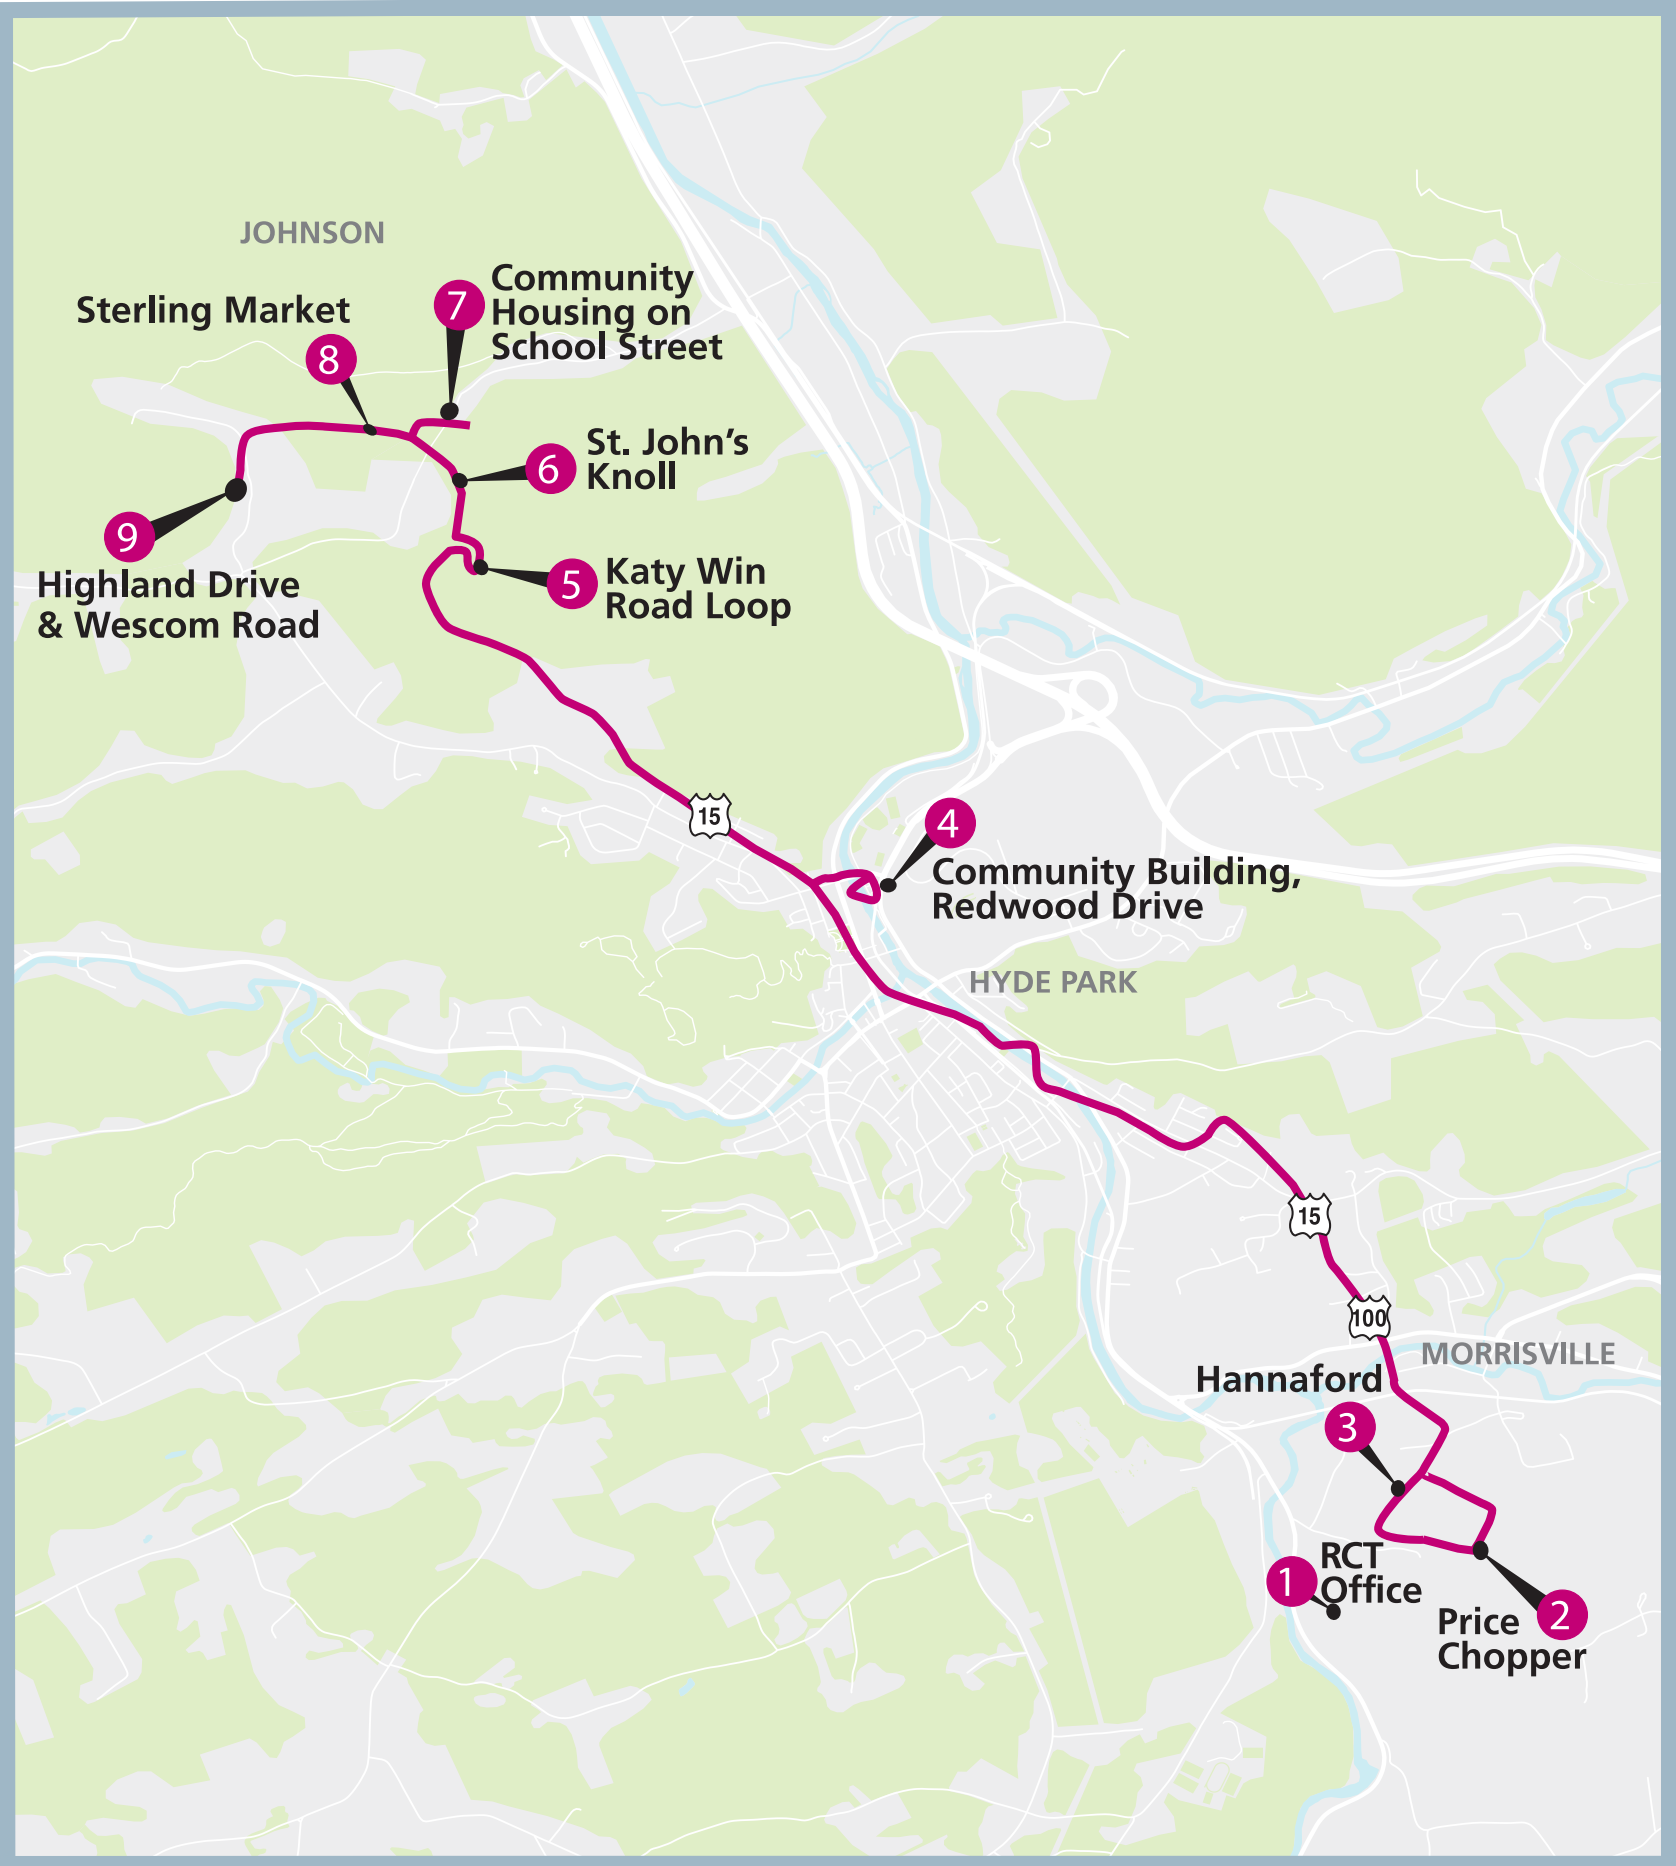

MORRISVILLE JOHNSON

JOHNSON SHOPPER

1st & 3rd Thursday of Each Month:

From MORRISVILLE to JOHNSON		AM	PM
1	RCT Office, Morrisville	9:20	-
2	Price Chopper Plaza, Morrisville	9:23	12:00
3	Hannaford Supermarket, Morrisville	-	12:05
4	Community Building, Redwood Drive	9:30	12:15
5	Katy Win Road Loop	9:40	12:30
6	St. John's knoll	9:45	12:35
7	Community Housing, School Street	9:50	12:45
8	Sterling Market, Johnson	9:55	12:48
9	Highland and Westcom Road	10:00	12:50

1st & 3rd Thursday of Each Month:

From JOHNSON to MORRISVILLE		AM	PM
9	Highland and Westcom Road	10:00	12:50
8	Sterling Market, Johnson	10:03	12:52
7	Community Housing, School Street	10:05	12:55
6	St. John's Knoll	10:10	1:05
5	Katy Win Road Loop	10:15	1:20
4	Community Building, Redwood Drive	10:20	1:25
3	Hannaford Supermarket, Morrisville	10:35	-
2	Price Chopper Plaza, Morrisville	10:40	1:40
1	RCT Office, Morrisville	-	1:45

JOHNSON SHOPPER:

RCT offers shopping shuttles that operate throughout the Northeast Kingdom and Lamoille counties. The Johnson Shopper operates the first and third Thursday of each month. If you live within 3/4 mile of the shopper route and would like to ride the bus, please call (802) 748-8170 between the hours of 7:30 AM and 4:30 PM Monday through Friday to schedule a pickup.