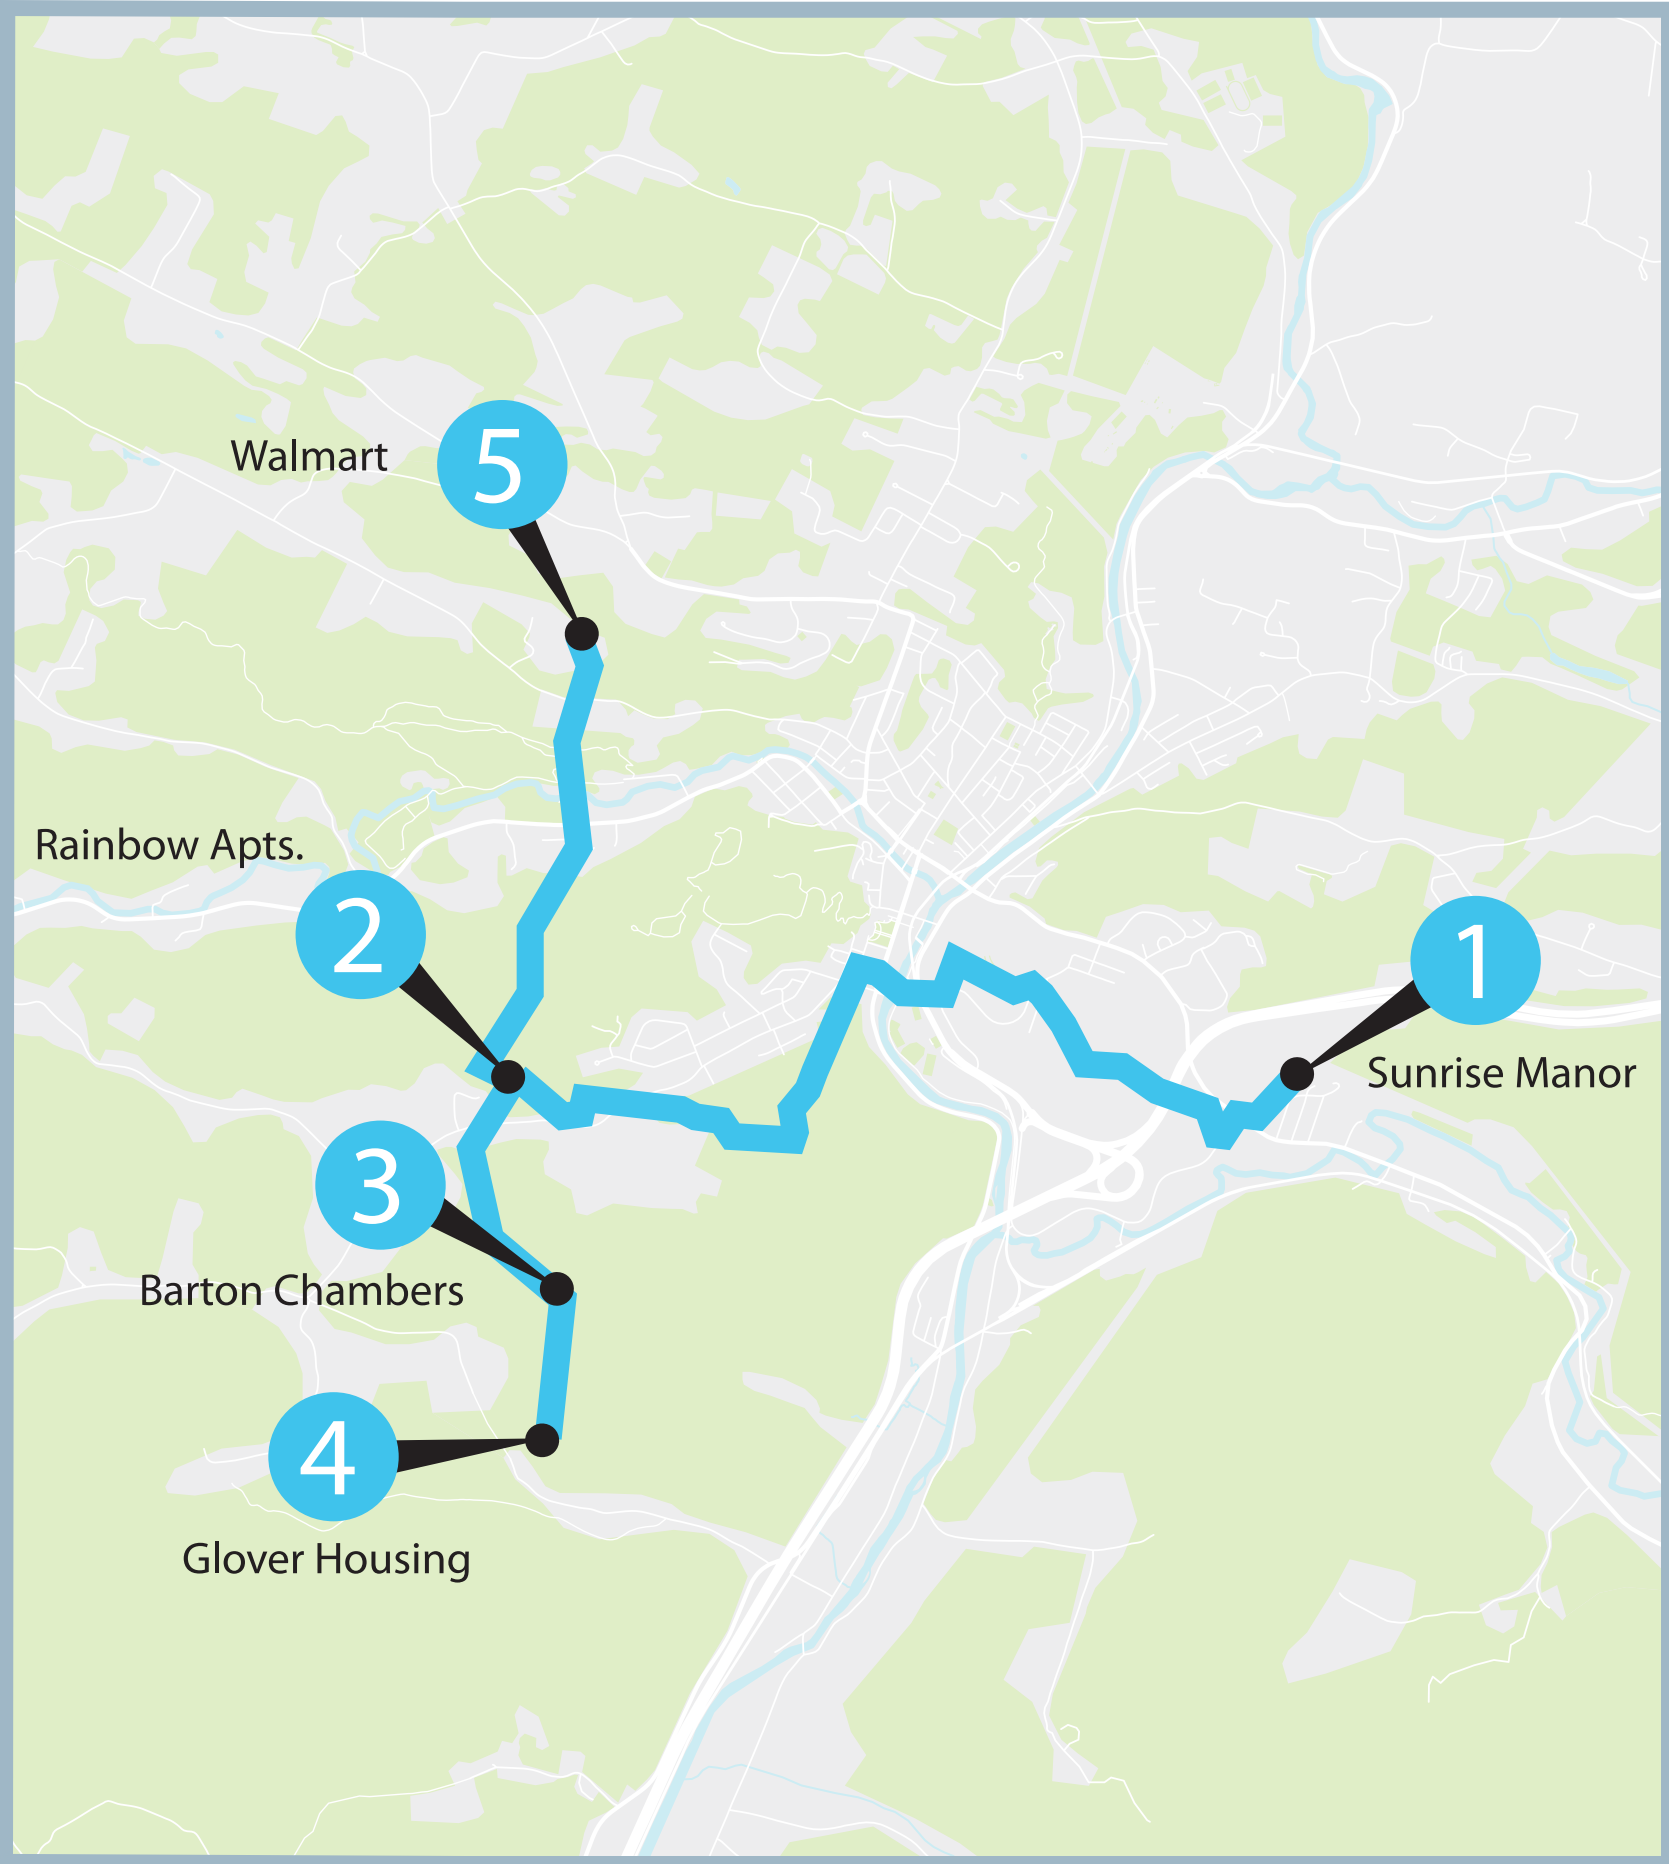

# KINGDOM SHOPPER

## 4th Wednesday of Each Month:

From ISLAND POND to DERBY		AM
1	Sunrise Manor	8:30
2	Rainbow apartments, Orleans	9:05
3	Barton Chambers	9:20
4	Glover Housing	9:30
5	Walmart Derby	10:00

## 4th Wednesday of Each Month:

From DERBY to ISLAND POND		PM
5	Walmart Derby	1:30
4	Glover Housing	2:00
3	Barton Chambers	2:10
2	Rainbow Apartments	2:25
1	Sunrise Manor	3:00

### KINGDOM SHOPPER:

RCT offers shopping shuttles that operate throughout the Northeast Kingdom and Lamoile counties. The Kingdom Shopper 2 operates the fourth Wednesday of each month. If you live within 3/4 mile of the shopper route and would like to ride the bus, please call (802) 748-8170 between the hours of 7:30 Am and 4:30 PM Monday through Friday to schedule a pickup.