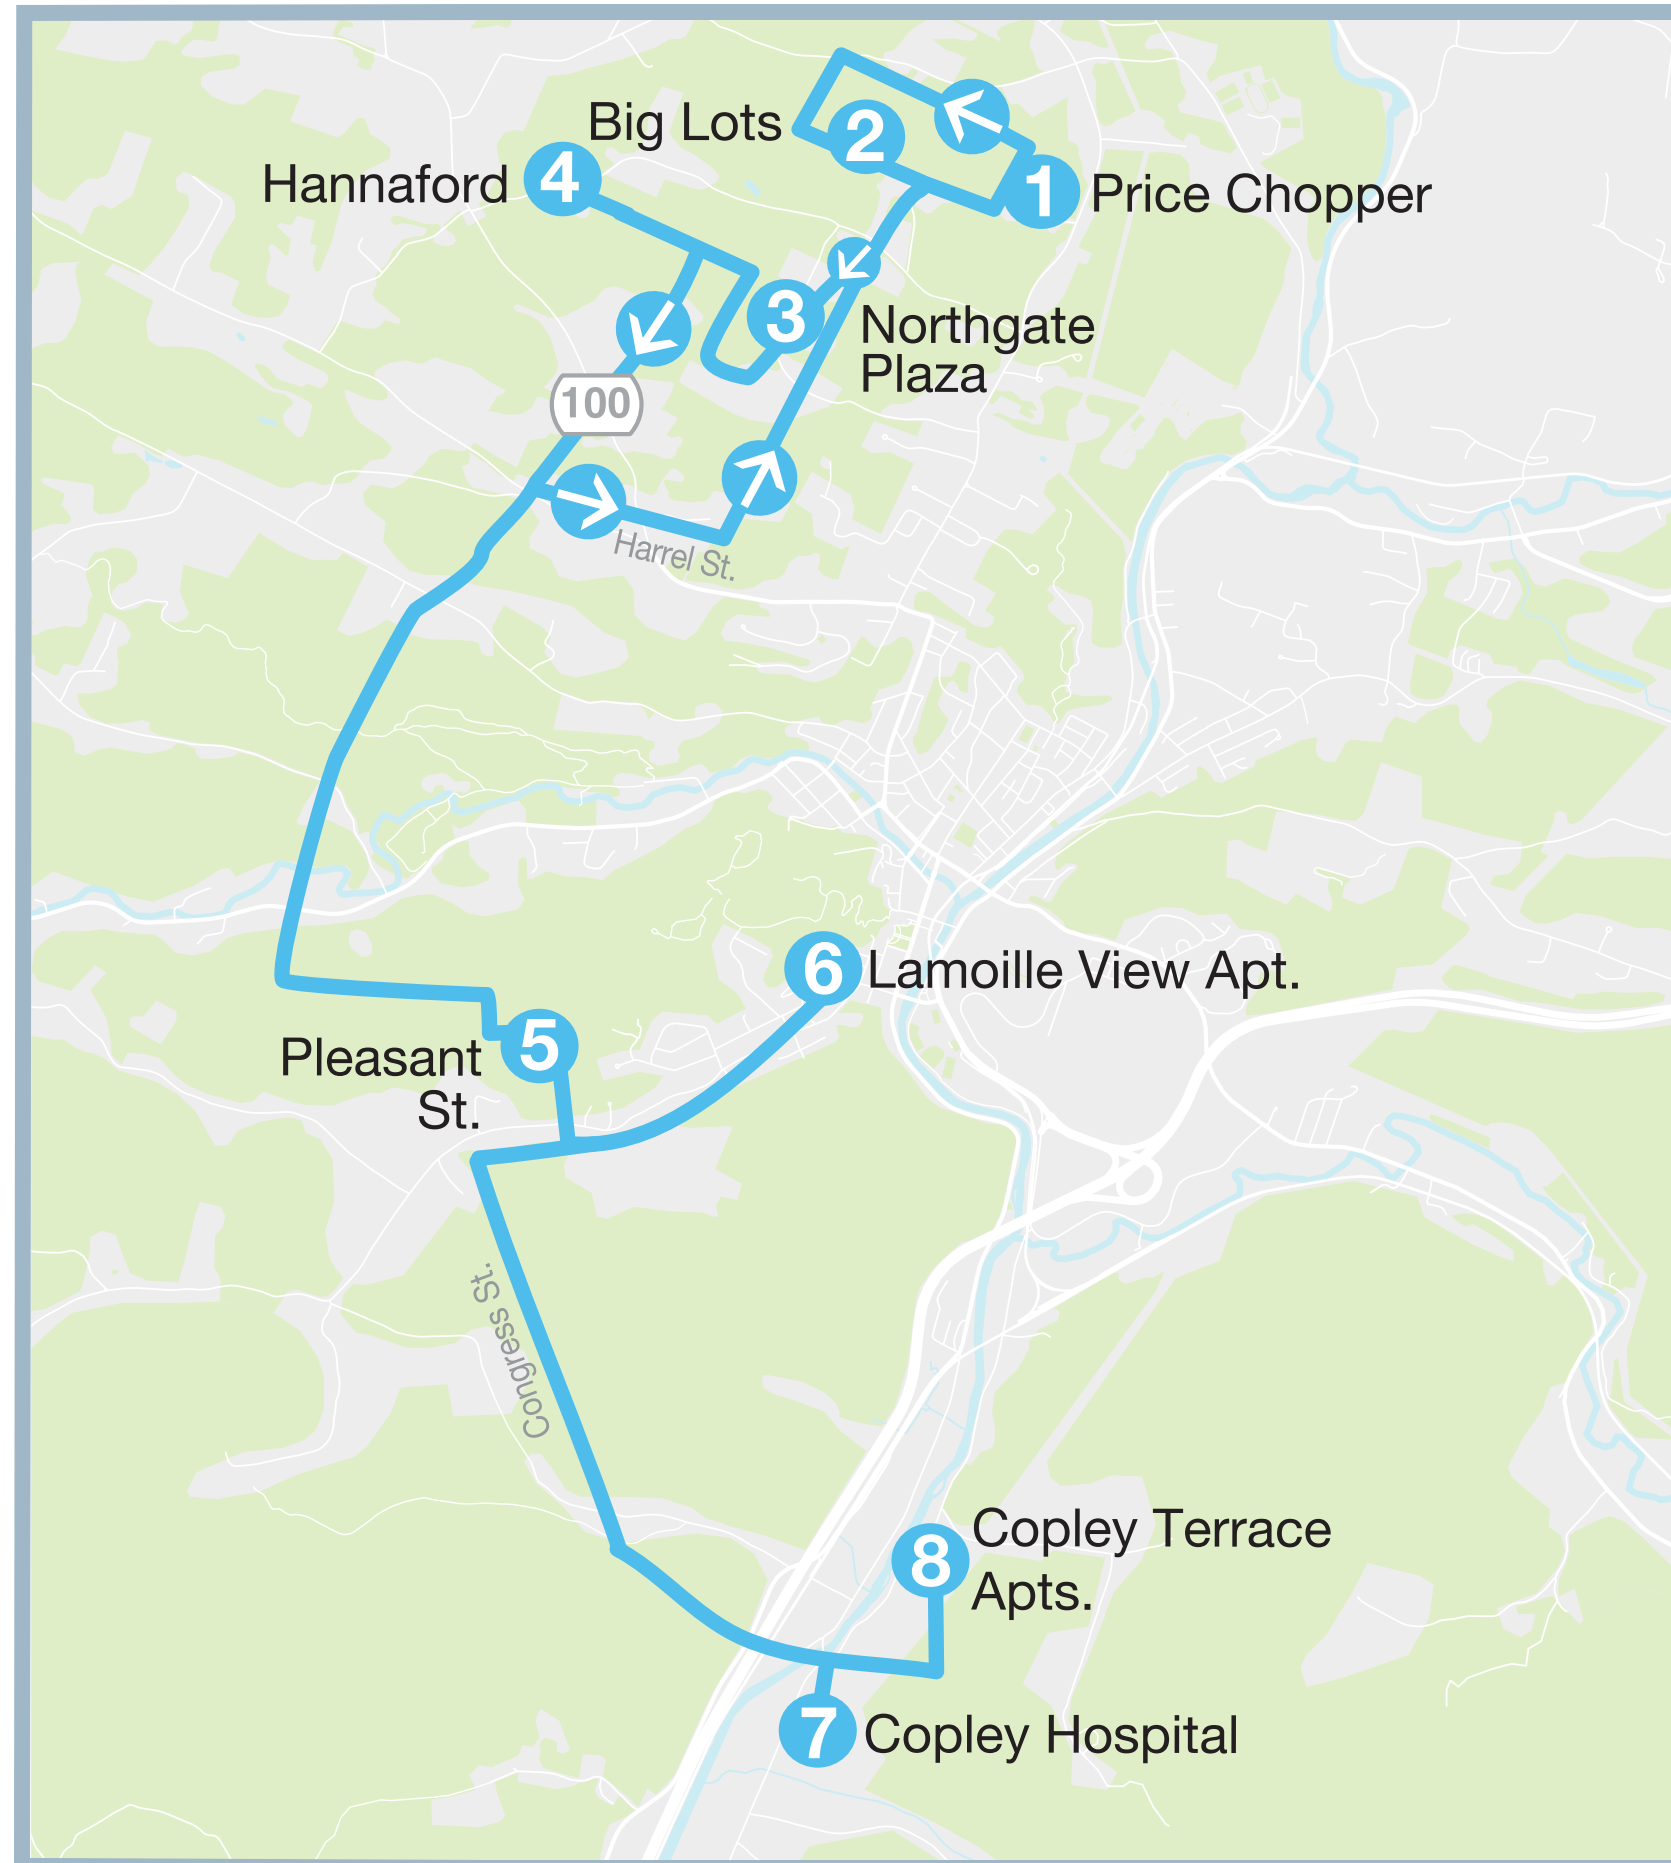

MORRISVILLE LOOP

MORRISVILLE LOOP

Weekdays: From STOWE to MORRISVILLE

		AM	AM	AM	AM	PM	PM	PM
1	Price Chopper	8:00	8:35	9:10	9:45	1:10	1:45	2:20
2	Big Lots	8:03	8:38	9:13	9:48	1:13	1:48	2:23
3	Northgate Plaza	8:05	8:40	9:15	9:50	1:15	1:50	2:25
4	Hannaford	8:08	8:43	9:18	9:53	1:18	1:53	2:28
5	Pleasant Street	8:12	8:47	9:22	9:57	1:22	1:57	2:32
6	Lamoille View Apartments	8:18	8:53	9:28	10:03	1:28	2:03	2:38
7	Copley Hospital	8:23	8:58	9:33	10:08	1:33	2:08	2:43
8	Copley Terrace Apartments	8:26	9:01	9:36	10:11	1:36	2:11	2:46
5	Pleasant Street	8:30	9:05	9:40	10:15	1:40	2:15	2:50
1	Price Chopper	8:35	9:10	9:45	10:20	1:45	2:20	2:55

Combine this together with the Morrisville Shopping Shuttle for additional public transportation opportunities Monday through Friday.

MORRISVILLE LOOP:

RCT offers shopping shuttles that operate throughout the Northeast Kingdom and Lamoille counties. The Morrisville Loop operates every weekday.