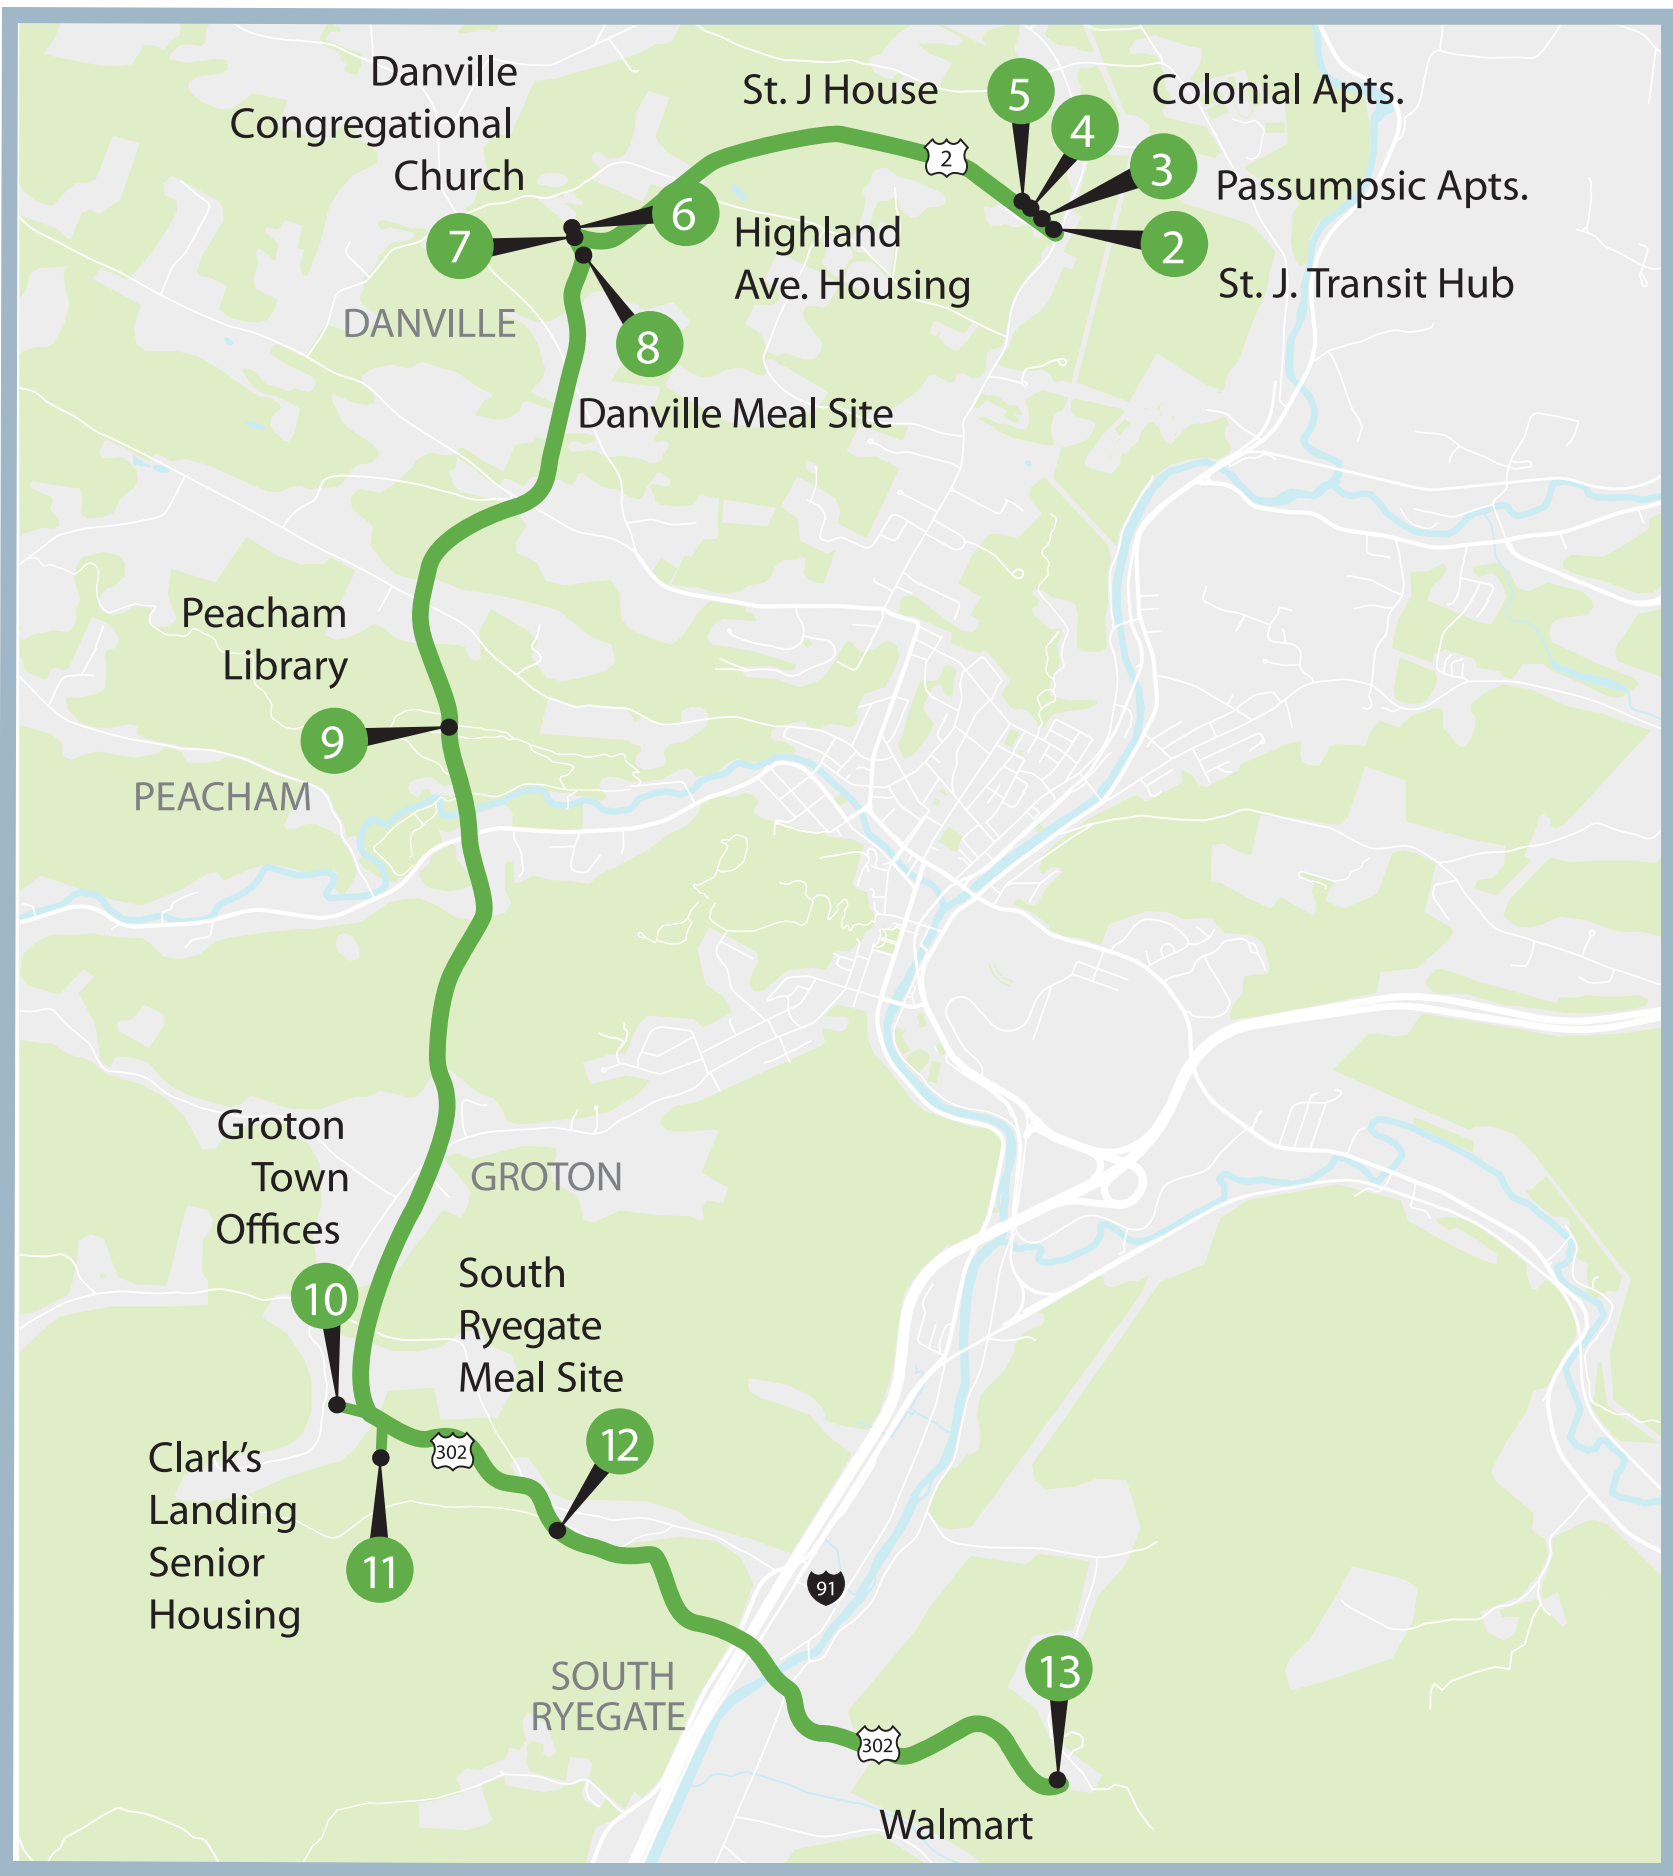

# LYN/ST. J WOODSVILLE, NH

## 2nd & 4th Tuesday of Each Month: From LYNDONVILLE to WOODSVILLE, NH

		PM
1	Darling Inn	12:00
2	St. J Welcome Center	12:15
3	Passumpsic View Apartments	12:17
4	Colonial Apartments	12:20
5	St. Johnsbury House	12:22
6	Highland Ave Housing, Danville	12:45
7	Danville Congregational Church	12:50
8	Danville Meal Site	12:55
9	Peacham Library	1:20
10	Groton Town Offices	1:40
11	Clark's Landing, Groton	1:45
12	South Ryegate Meal Site	R
13	Walmart- Woodsville, NH	2:05

## 2nd & 4th Tuesday of Each Month: From WOODSVILLE, NH to LYNDONVILLE

		PM
13	Walmart- Woodsville, NH	3:30
12	South Ryegate Mealsite	R
11	Clark's Landing, Groton	3:55
10	Groton Town Offices	4:00
9	Peacham Library	4:20
8	Danville Meal Site	R
7	Danville Congregational Church	4:37
6	Highland Ave. Housing, Danville	4:40
5	St. Johnsbury House	4:55
4	Colonial Apartments	4:58
3	Passumpsic View Apartments	5:05
2	St. J Welcome Center	5:08
1	Darling Inn	5:20

### GREENLEAF:

RCT offers shopping shuttles that operate throughout the Northeast Kingdom and Lamoille counties. The Greenleaf Shopper operates the second and fourth Tuesday of each month. If you live within 3/4 mile of the shopper route and would like to ride the bus, please call (802) 748-8170 between the hours of 7:30 AM and 4:30 PM Monday through Friday to schedule a pickup.