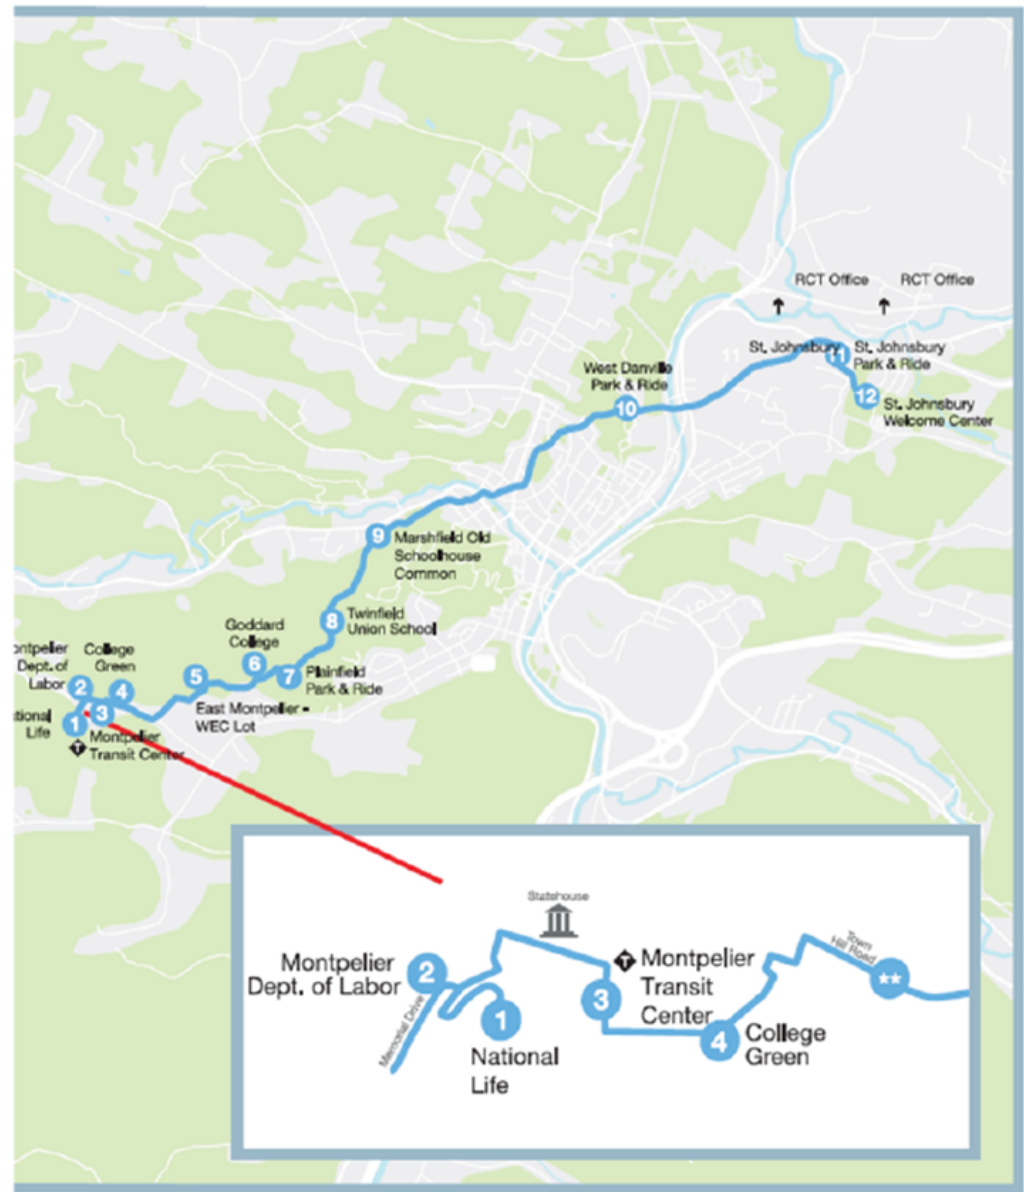

ST. JOHNSBURY MONTPELIER

US2 COMMUTER

Weekdays: From ST. JOHNSBURY to MONTPELIER

		AM	AM	AM	PM	PM
12	St. Johnsbury Welcome Center	-	6:05	7:40	3:45	5:30
11	St. Johnsbury Park and Ride	-	6:10	7:45	R	R
10	West Danville Park and Ride	5:20	6:25	7:58	4:05	5:48
9	Marshfield Old Schoolhouse Common	5:37	6:42	8:15	4:20	6:05
8	Twinfield Union School		R	R	R	R
7	Plainfield Park and Ride	5:50	6:53	8:26	4:30	6:15
6	Goddard College	R	R	R	4:35	R
5	East Montpelier-WEC Lot	R	7:02	8:35	4:40	6:25
4	College Green	6:06	7:15	8:45	4:50	6:35
3	Montpelier Transit Center	-	7:20	8:50	5:00	6:40
2	Montpelier Dept. of Labor	-	-	-	5:08	R
1	National Life	-	7:25	9:00	5:12	6:45

Weekdays: From MONTPELIER TO ST. JOHNSBURY

		AM	AM	AM	PM	PM
1	National Life	-	-	-	4:10	-
2	Montpelier Dept. of Labor	6:15	7:35	-	-	-
3	Montpelier Transit Center	6:20	7:40	-	4:15	5:20
4	College Green	6:25	7:45	-	4:20	5:25
5	East Montpelier-WEC Lot	6:35	8:00	-	4:30	5:35
6	Goddard College	-	R	-	R	-
7	Plainfield Park and Ride	6:45	8:10	-	4:40	5:45
8	Twinfield Union School	R	R	-	R	R
9	Marshfield Old Schoolhouse Common	6:55	8:20	-	4:50	5:58
10	West Danville Park and Ride	7:12	8:35	-	5:07	6:15
11	St. Johnsbury Park and Ride	R	R	-	5:20	6:25
12	St. Johnsbury Welcome Center	7:40	8:50	-	5:30	6:30

US 2 COMMUTER:
 RCT operates a Commuter Bus Route weekdays between St. Johnsbury and Montpelier. This route connects commuters to work, school, and medical facilities, by connecting bus services to Montpelier/Barre area as well as to Waterbury and Burlington. Connections can also be made with Greyhound Bus service. Go to www.RideRCT.org.